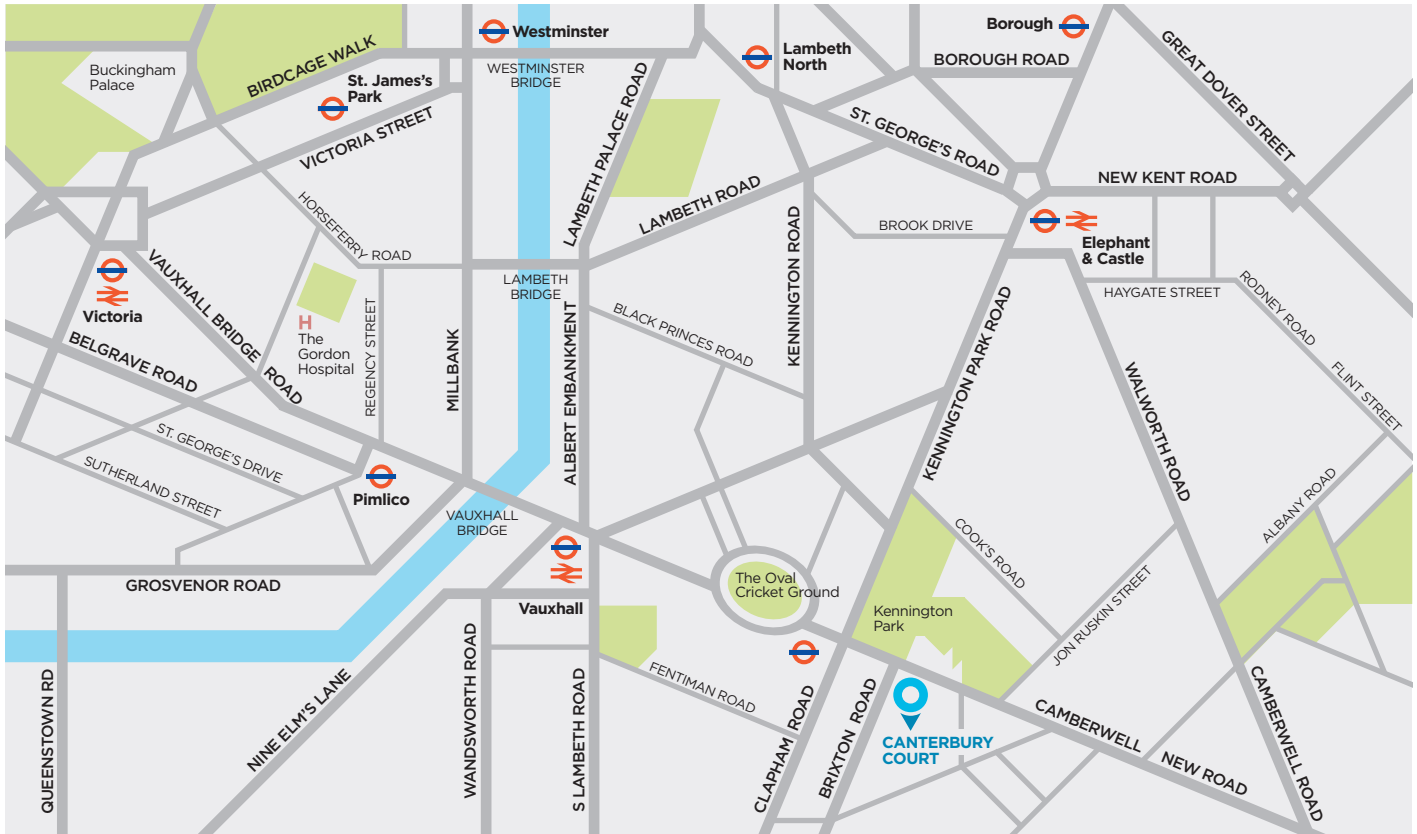

WORKSPACE WHERE TO FIND US

Workspace Group PLC is situated in Canterbury Court, Kennington Park Business Centre, which is situated at the intersection of Brixton Road and Camberwell New Road. Oval tube station (Northern line) is a 150m walk away providing direct access to Waterloo, London Bridge and The City. There are also numerous bus links direct into The City and Victoria.

KENNINGTON

Underground: Northern line

Buses: 133 / 333 / 415

OVAL

Underground: Northern line

Buses: 36 / 185 / 436

VAUXHALL

Underground: Victoria line

Mainline trains: London Waterloo & South West
London (South West trains)

Buses: 36 / 185 / 436

WORKSPACE[®]

workspace.co.uk